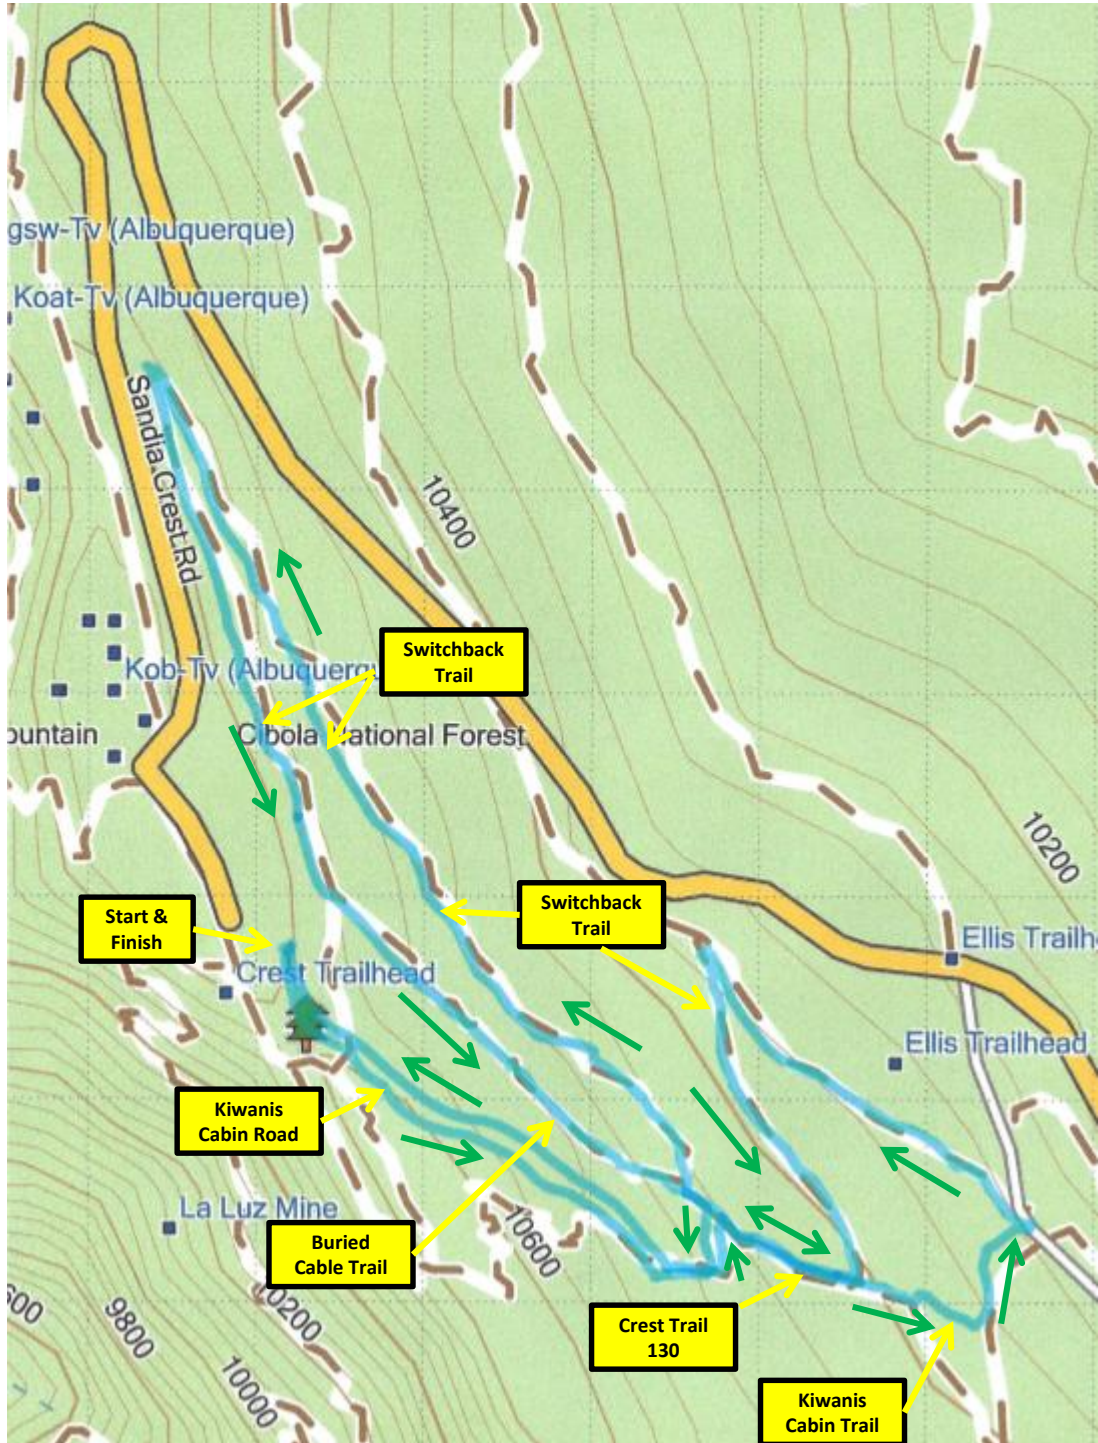

SNOWSHOE RACE ROUTE MAP

Sponsored by: **Friends of The Sandia Mountains**
Route 3.1 Miles (5 Km) long