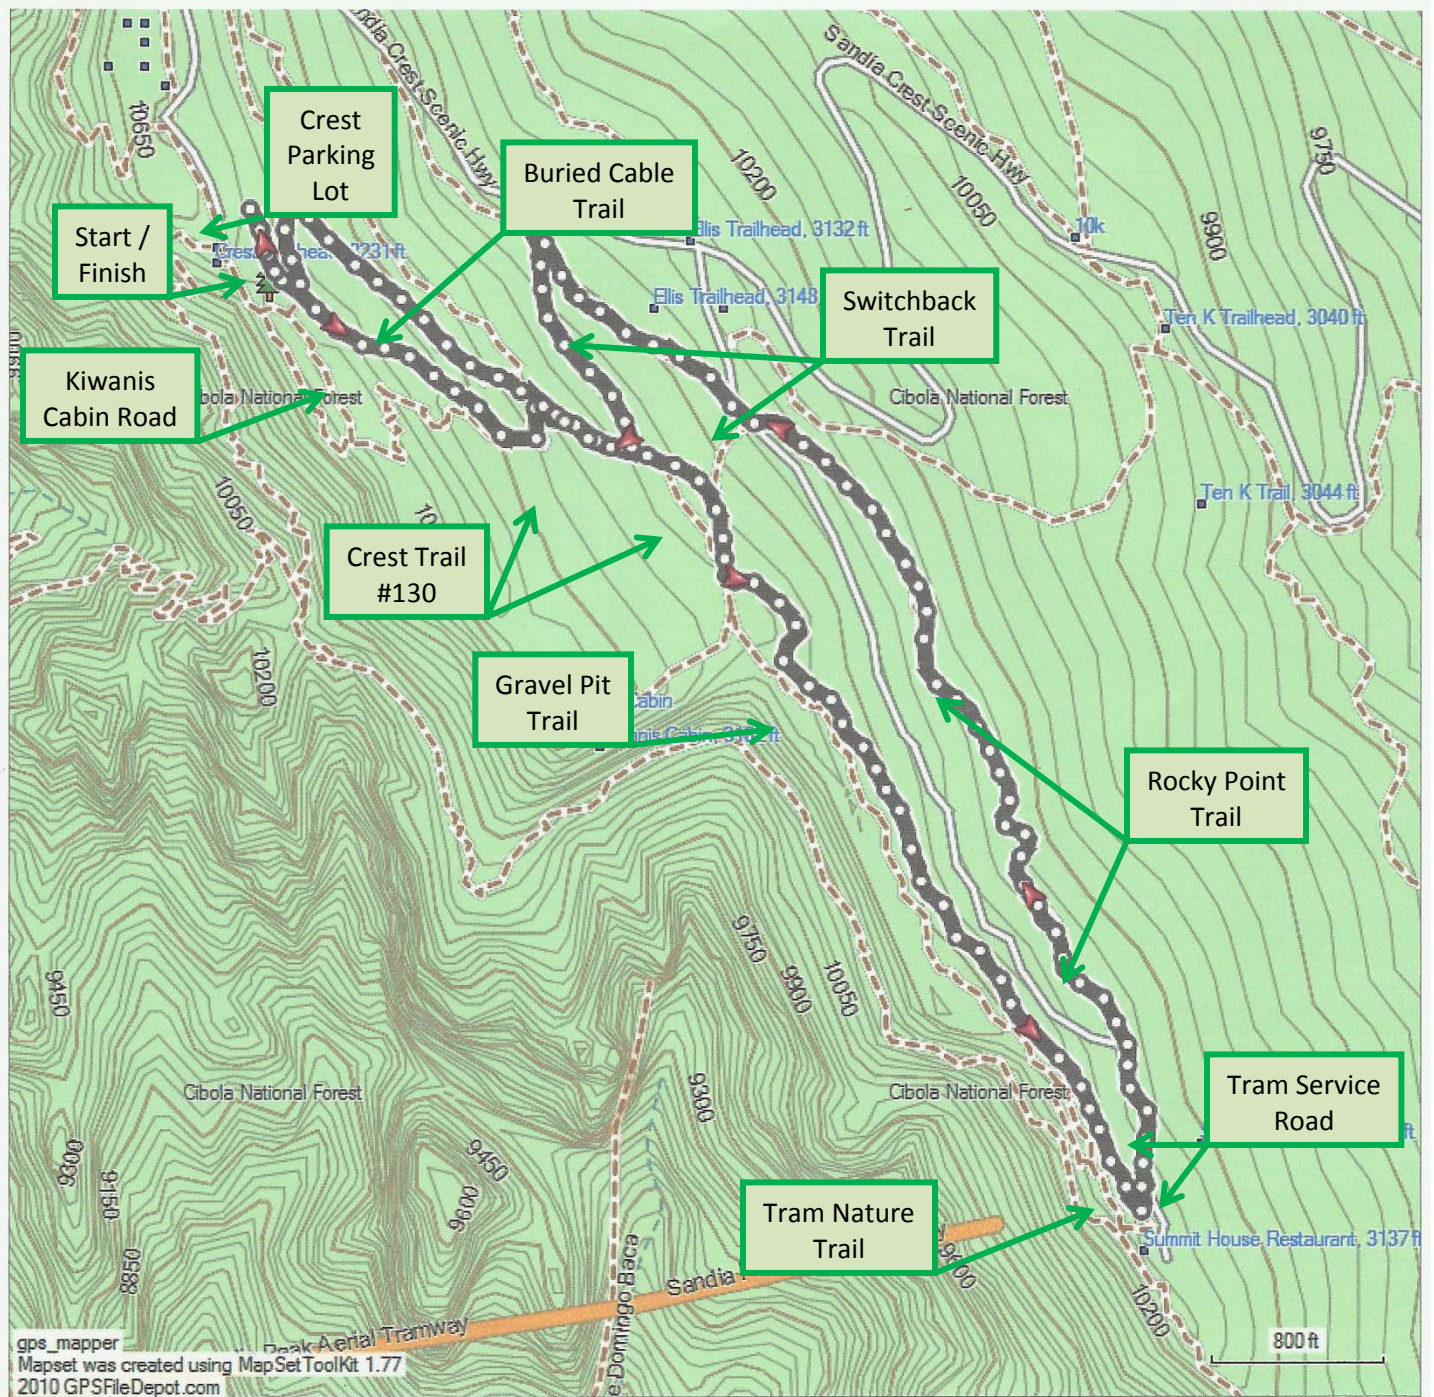

SNOWSHOE RACE ROUTE MAP

Sponsored by: **Friends of The Sandia Mountains**
Route 3.2 Miles (5 Km) long